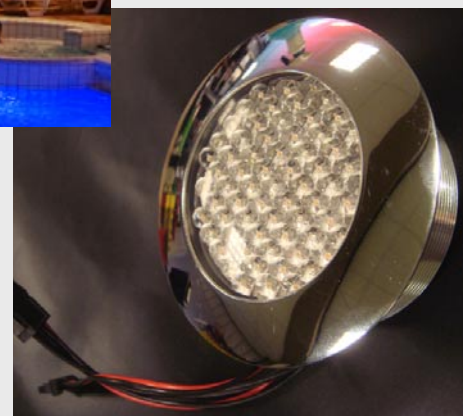

DL18_05WW

2005

Single color LED lamp

type	input VAC	color	Diameter outside edge Ø
DL-18_05WW	12 VDC	warm white	39,5 mm

- Waterproof IP65
- Drill Diameter 40 mm
- Lens Diameter 32 mm
- Outside edge 39,5 mm
- 18 LEDs superbright warm white
- Illumination color also in red, blue, yellow or green
- Current 50ma
- Wattage 1,8 Watt
- Arranged in wet surroundings

DL50mm_RGB

2005

Multicolor LED lamp

type	input VAC	color	Diameter outside edge Ø
DL50mm_RGB	12 VDC	RGB (multicolor)	79,5 mm

- Waterproof IP65
- Drill Diameter 62 mm
- Lens Diameter 55 mm
- Outside edge 79,5 mm
- 48 red, 12 green, 9 blue LEDs
- Current 300ma
- Wattage 3,6 Watt
- Arranged in wet surroundings